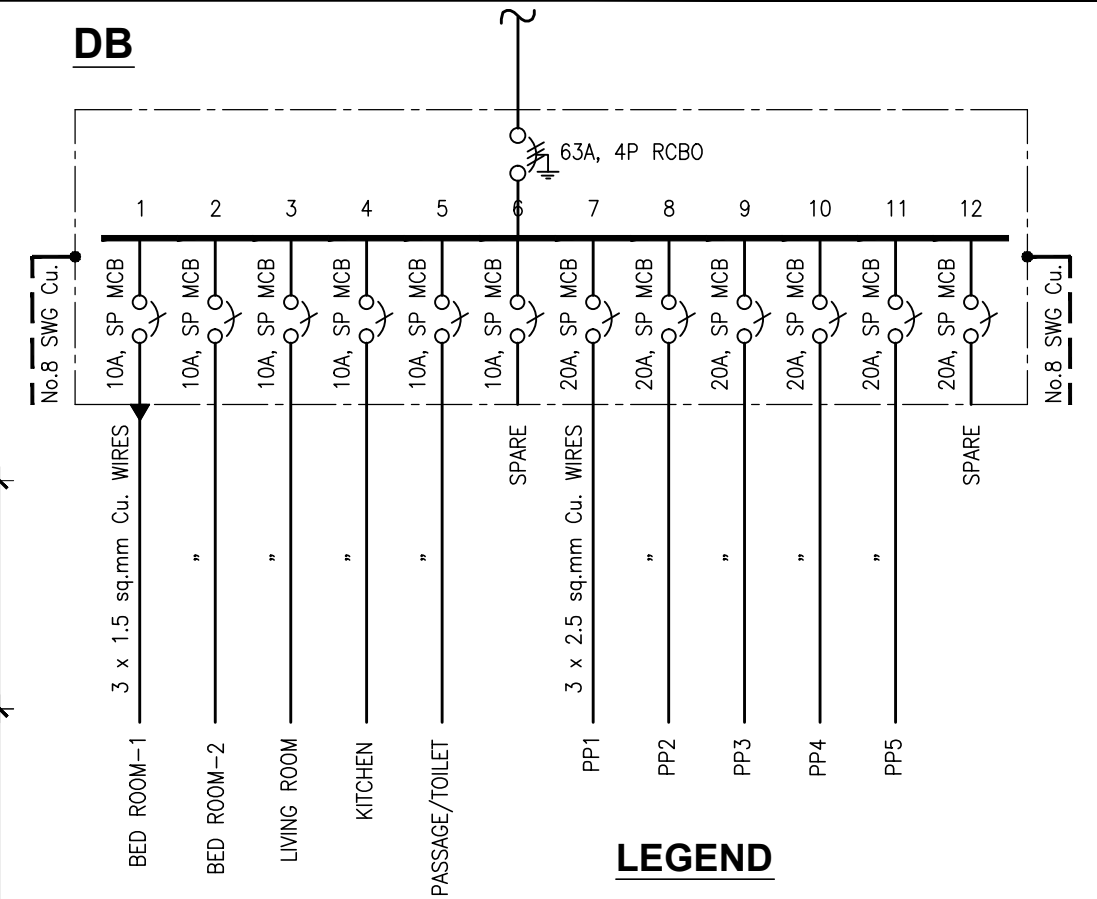

DB

LEGEND

SYMBOL	DESCRIPTION
	WALL BRACKET LIGHT POINT.
	CEILING LIGHT POINT.
	1200/900mm CEILING FAN.
	225 Ø EXHAUST FAN.
	6A, ONE WAY SWITCH.
	120W, FAN REGULATOR WITH SWITCH.
	20A, DP SWITCH WITH INDICATOR LAMP.
	6A, SOCKET OUTLET WITH SWITCH.
	6A, SOCKET OUTLET WITHOUT SWITCH.
	6/16A, SOCKET OUTLET WITH SWITCH.
	20A, SOCKET OUTLET WITH PUSH BUTTON SWITCH
	TV OUTLET.
	BELL PUSH.
	BELL / CHIMER.

NOTES

- 1) ALL WIRING IN SURFACE CASING & CAPING
- 2) THE MOUNTING HEIGHTS ARE GIVEN IN BRACKET.
- 3) ALL DIMENSION ARE IN MM

sketch no	project	title	north
2406 -111-02	CSMVS RENOVATION & UPGRADATION	GUEST ROOM LAYOUT - ELECTRICAL	○
scale	architects		
1 : 50	CSMVS		
date			
2018/05/19			